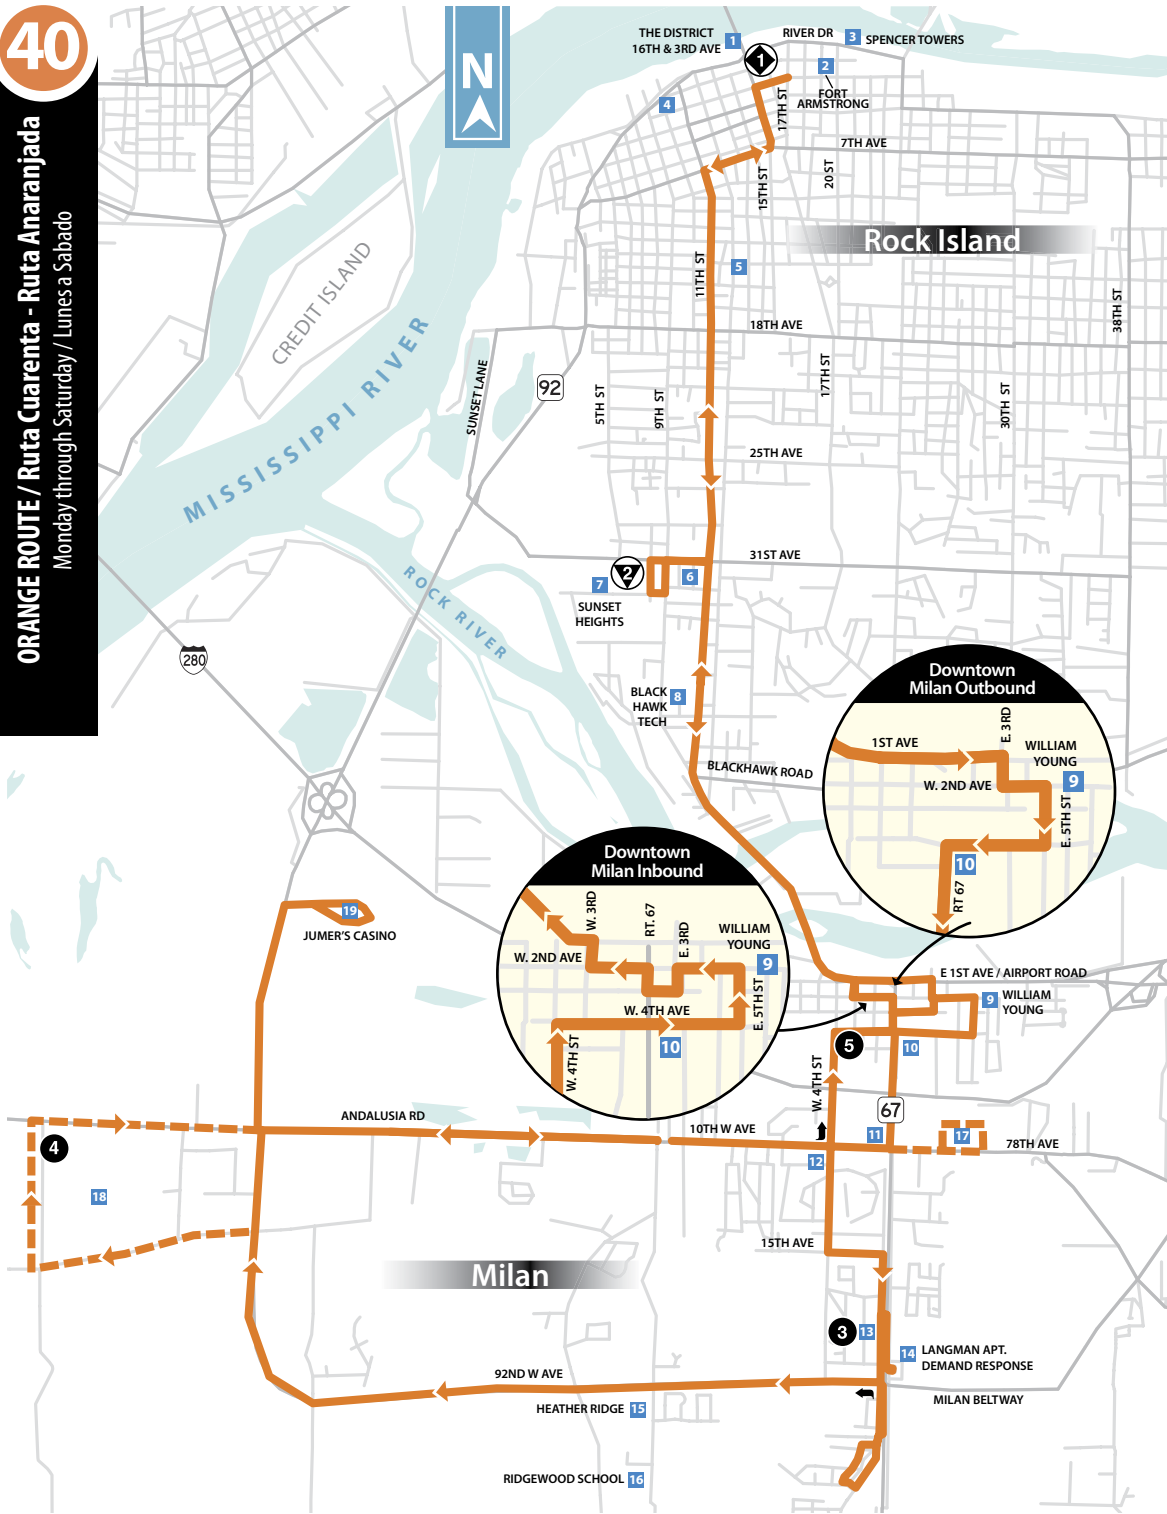

ROUTE

40

ORANGE ROUTE / Ruta Cuarenta - Ruta Anaranjada

Monday through Saturday / Lunes a Sabado

LANDMARKS/TEXT CODES

1	DISTRICT ROCK ISLAND	MPT7442	10	MILAN TOWNSHIP	MPT0016
2	FORT ARMSTRONG	MPT3343	11	HY-VEE MILAN	MPT0350
3	SPENCER TOWER	MPT1766	12	WALGREENS 4TH ST MILAN	MPT2276
4	MARTIN LUTHER KING CENTER	MPT6010	13	MILAN 20TH AVE. SHELTER	MPT2414
5	FRIENDSHIP MANOR/ FAMILY DOLLAR	MPT3642	14	LANGMAN APARTMENTS	I-STOP
6	WALGREENS 31ST AVE. R.I.	MPT6660	15	HEATHER RIDGE	MPT7441
7	SUNSET HEIGHTS	MPT7214	16	RIDGEWOOD SCHOOL MILAN	MPT2635
8	BLACK HAWK TECH	MPT4533	17	X-PAC	MPT5721
9	WILLIAM YOUNG HOMES	MPT1471	18	ROCK ISLAND INDUSTRIAL PARK	MPT2404
			19	JUMER'S CASINO	MPT3763