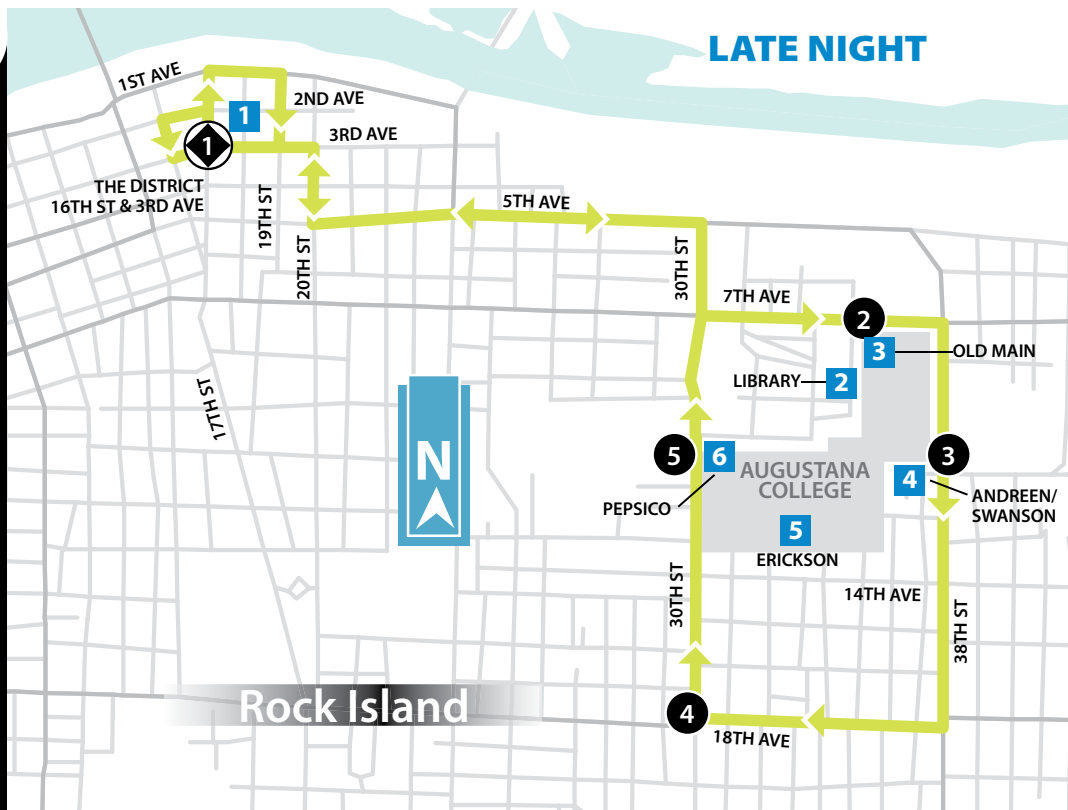

LIME LINE

53

Late Night: Thursday through Saturday

	THE DISTRICT ①	7TH AVE & 35TH STREET ②	11TH AVE & 38TH STREET ③	17TH AVE & 30TH STREET ④	11TH AVE & 30TH STREET ⑤	THE DISTRICT ①
P.M.		10:27	10:30	10:38	10:40	10:50
		10:37	10:40	10:48	10:50	11:00
	10:55	11:00	11:03	11:08	11:10	11:20
	11:05	11:10	11:13	11:18	11:20	11:30
	11:25	11:30	11:33	11:38	11:40	11:50
	11:35	11:40	11:43	11:48	11:50	12:00
MIDNIGHT	11:55	12:00	12:03	12:08	12:10	12:20
	12:05	12:10	12:13	12:18	12:20	12:30
	12:25	12:30	12:33	12:38	12:40	12:50
	12:35	12:40	12:43	12:48	12:50	1:00
	12:55	1:00	1:03	1:08	1:10	1:20
	1:05	1:10	1:13	1:18	1:20	1:30
	1:25	1:30	1:33	1:38	1:40	1:50
	1:35	1:40	1:43	1:48	1:50	2:00
	1:55	2:00	2:03	2:08	2:10	2:20
	2:05	2:10	2:13	2:18	2:20	2:30
	2:25	2:30	2:33	2:38	2:40	2:50
	2:35	2:40	2:43	2:48	2:50	3:00
	2:55	3:00	3:03	3:08		3:10
	3:05	3:10	3:13	3:18		3:20

All Augustana students, faculty, or staff must present Augustana ID to bus driver for unlimited access.

Open to the Public Fare is \$1.

Operates in conjunction with Augustana school schedule.

ROUTE

53

LIME ROUTE / Ruta Cincuenta y tres - Ruta Azul y Oro
 Thursday through Saturday / Jueves a Sabado

LATE NIGHT

LANDMARKS/TEXT CODES

1	DISTRICT ROCK ISLAND	MPT7442
2	AUGUSTANA PEPSICO	MPT3256
3	AUGUSTANA LIBRARY	MPT5636
4	AUGUSTANA OLD MAIN	MPT0127
5	AUGUSTANA ANDREEN/SWANSON	MPT4117
6	AUGUSTANA ERICKSON	MPT3041