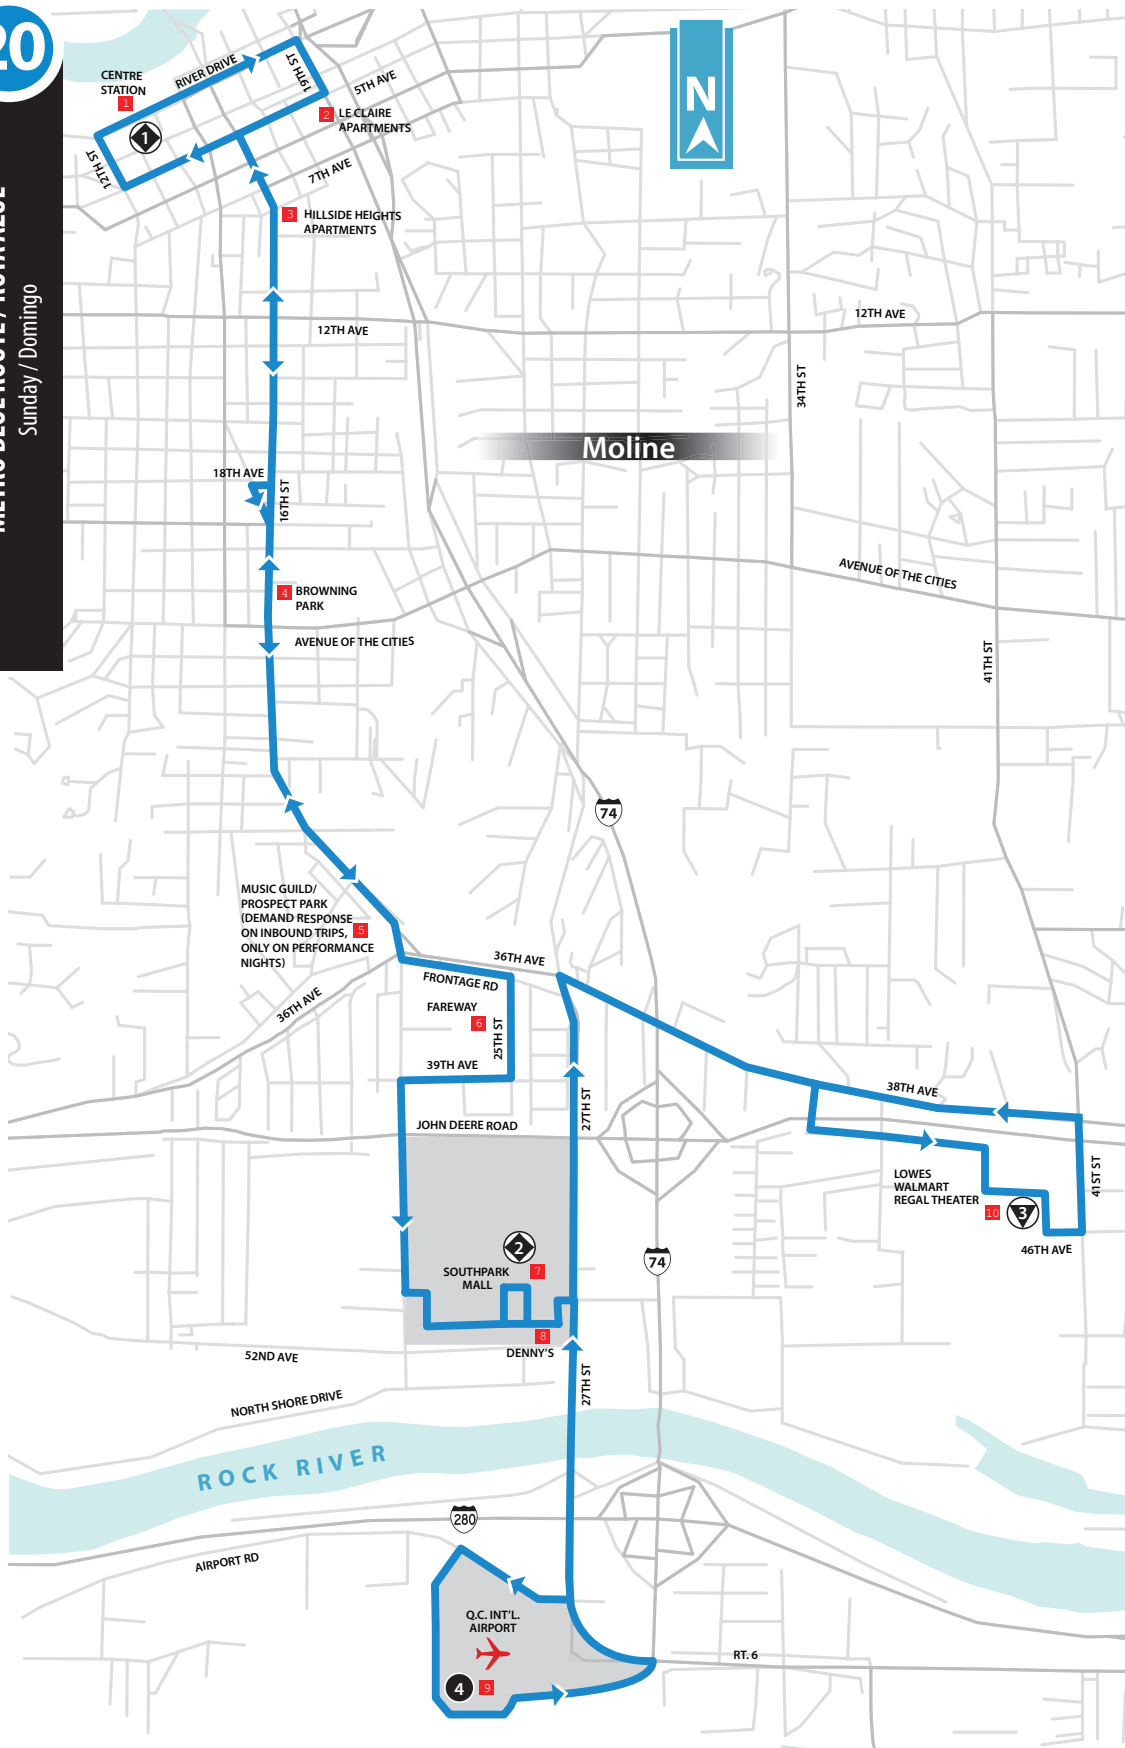

ROUTE

20

METRO BLUE ROUTE / RUTA AZUL

Sunday / Domingo

BLUE LINE
20
SUNDAY ONLY

	CENTRE STATION MOLINE ①	SOUTH PARK MALL MOLINE ⑦	WAL-MART MOLINE ③	Q.C. INT'L AIRPORT MOLINE ④	SOUTH PARK MALL MOLINE ⑦	CENTRE STATION MOLINE ①
A.M.	8:15	H 8:35		8:45	8:53	9:15
	8:45	9:05	9:15		9:23	9:45
	9:15	H 9:35		9:45	9:53	10:15
	9:45	10:05	10:15		10:23	10:45
	10:15	H 10:35		10:45	10:53	11:15
	10:45	11:05	11:15		11:23	11:45
	11:15	H 11:35		11:45	11:53	12:15
	11:45	12:05	12:15		12:23	12:45
P.M.	12:15	H 12:35		12:45	12:53	1:15
	12:45	1:05	1:15		1:23	1:45
	1:15	H 1:35		1:45	1:53	2:15
	1:45	2:05	2:15		2:23	2:45
	2:15	H 2:35		2:45	2:53	3:15
	2:45	3:05	3:15		3:23	3:45
	3:15	H 3:35		3:45	3:53	4:15
	3:45	4:05	4:15		4:23	4:45
	4:15	H 4:35		4:45	4:53	5:15

H Service available to Walmart via the Route 60.

LANDMARKS

1	CENTRE STATION	8	BEST BUY
2	LE CLAIRE APARTMENTS	9	DENNYS/ 52ND AVE. MOTELS
3	HILLSIDE HEIGHTS APARTMENTS	10	AIRPORT HOTELS
4	BROWNING PARK/ WHARTON FIELD HOUSE	11	QC AIRPORT
5	PROPECT PARK/ MUSIC GUILD	12	WALMART/LOWES/ REGAL THEATER
6	FAREWAY		
7	BEST BUY		