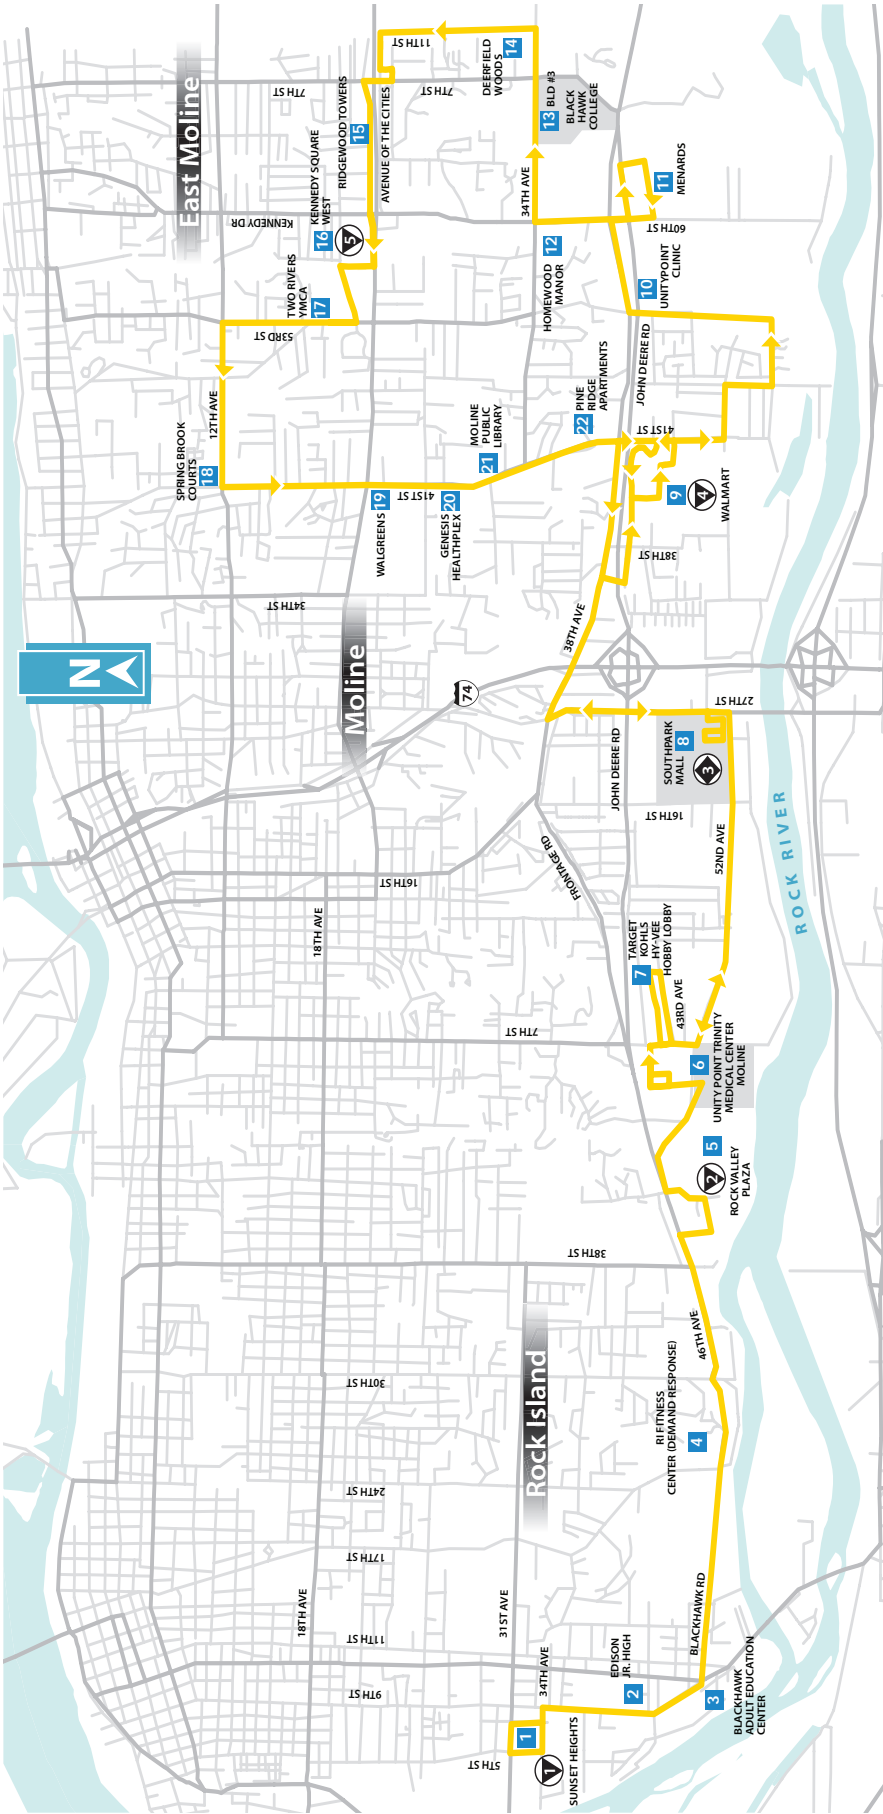

ROUTE

60

METRO YELLOW ROUTE / RUTA AMARILLO

Sunday / Domingo

**YELLOW LINE** **60** **SUNDAY ONLY**

	1 SUNSET HEIGHTS	2 ROCK VALLEY PLAZA	3 SOUTH PARK MALL MOLINE	4 WALMART MOLINE	5 KENNEDY SQUARE EAST MOLINE	4 WALMART MOLINE	3 SOUTH PARK MALL MOLINE	2 ROCK VALLEY PLAZA	1 SUNSET HEIGHTS
<b>A.M.</b>	8:13	8:25	8:35	8:45	9:05	9:25	9:35	9:50	10:13
	9:13	9:25	9:35	9:45	10:05	10:25	10:35	10:50	11:13
	10:13	10:25	10:35	10:45	11:05	11:25	11:35	11:50	12:13
	11:13	11:25	11:35	11:45	12:05	12:25	12:35	12:50	1:13
<b>P.M.</b>	12:13	12:25	12:35	12:45	1:05	1:25	1:35	1:50	2:13
	1:13	1:25	1:35	1:45	2:05	2:25	2:35	2:50	3:13
	2:13	2:25	2:35	2:45	3:05	3:25	3:35	3:50	4:13
	3:13	3:25	3:35	3:45	4:05	4:25	4:35	4:50	5:13
	4:13	4:25	4:35	4:45	5:05				

**LANDMARKS**

- |                                       |                               |
|---------------------------------------|-------------------------------|
| 1 SUNSET HEIGHTS                      | 12 HOMEWOOD MANOR             |
| 2 EDISON JR. HIGH                     | 13 BLACK HAWK COLLEGE         |
| 3 BLACK HAWK ADULT EDUCATION CTR      | 14 DEERFIELD WOODS APARTMENTS |
| 4 ROCK ISLAND FITNESS CENTER          | 15 RIDGEWOOD TOWERS           |
| 5 ROCK VALLEY PLAZA                   | 16 KENNEDY SQUARE WEST        |
| 6 TRINITY MEDICAL CENTER, MOLINE      | 17 TWO RIVERS YMCA            |
| 7 HY-VEE 7TH STREET/<br>KOHLS/ TARGET | 18 SPRING BROOK COURTS        |
| 8 SOUTH PARK MALL                     | 19 WALGREENS                  |
| 9 WALMART/ LOWES/ GREAT ESCAPE        | 20 GENESIS HEALTHPLEX         |
| 10 UNITYPOINT CLINIC MOLINE           | 21 MOLINE PUBLIC LIBRARY      |
| 11 MENARDS                            | 22 PINE RIDGE APARTMENTS      |