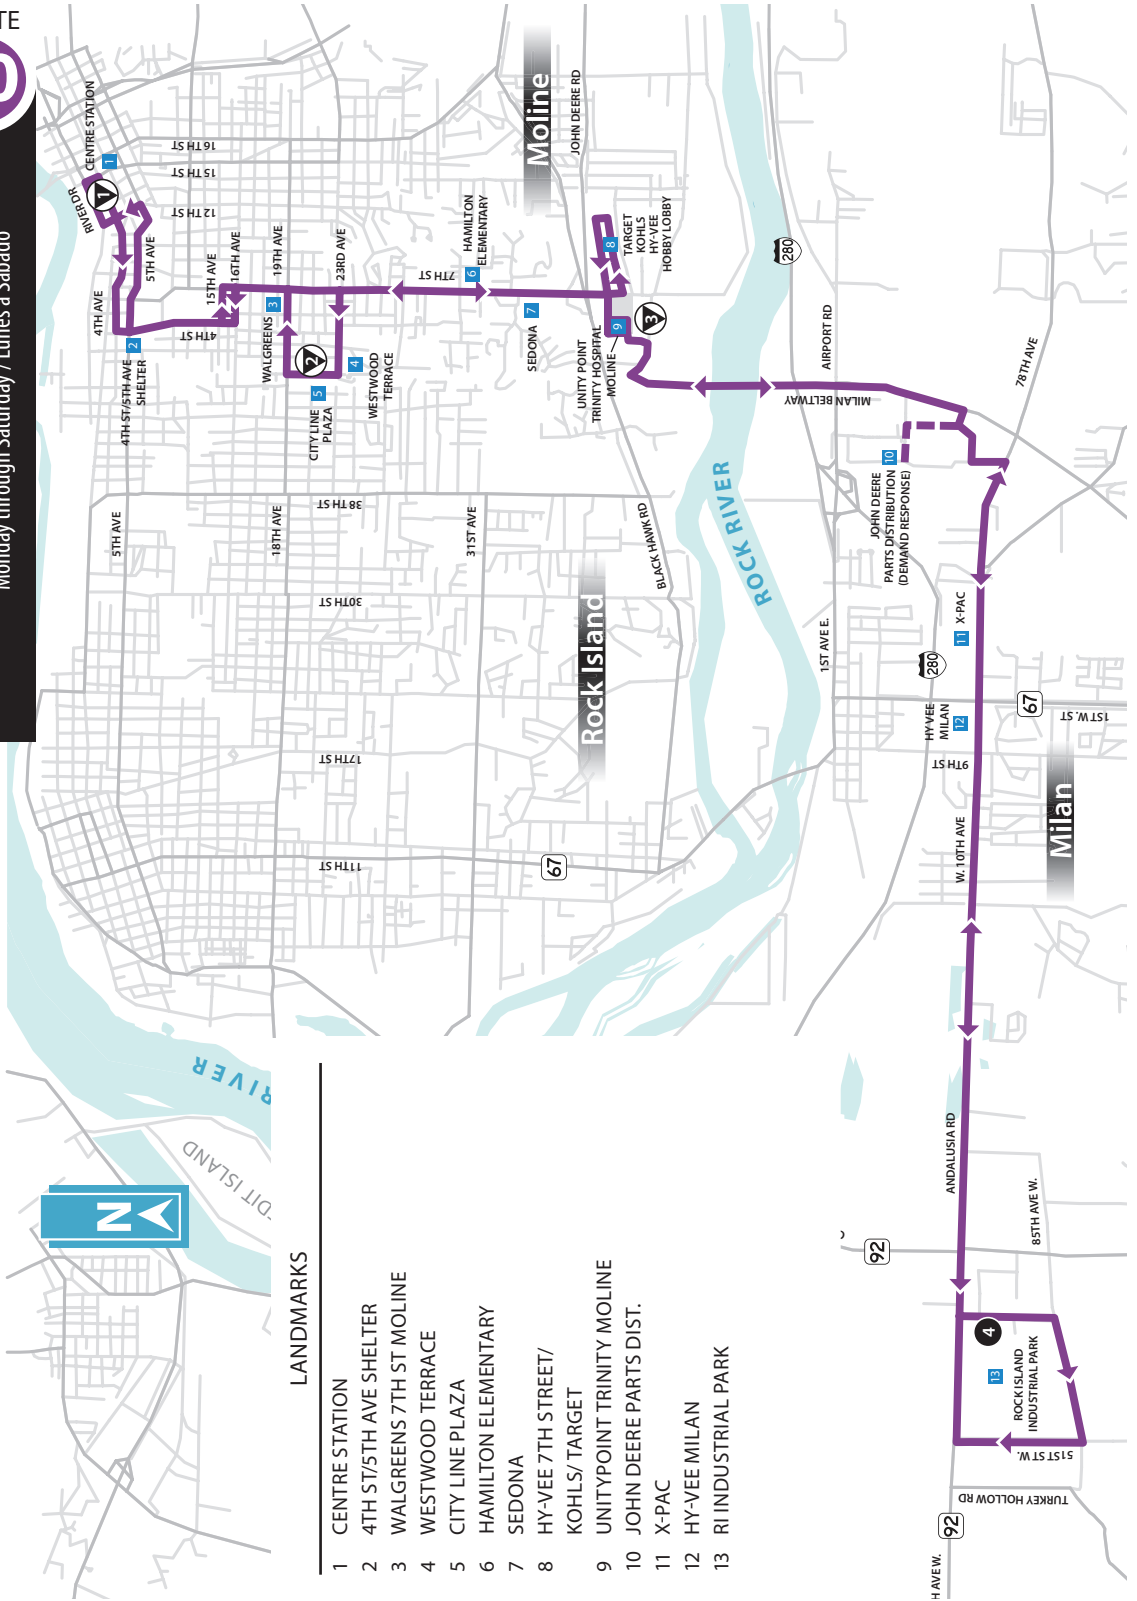

PURPLE ROUTE/ RUTA MORADO

Monday through Saturday / Lunes a Sabado

PURPLE LINE **70** **MONDAY - SATURDAY**

	CENTRE STATION MOLINE ①	CITYLINE PLAZA MOLINE ②	TRINITY MEDICAL CENTER, MOLINE ③	TPC ④	TRINITY MEDICAL CENTER, MOLINE ③	CITYLINE PLAZA MOLINE ②	CENTRE STATION MOLINE ①
A.M.	4:45*	5:00	5:10	5:30	5:45	6:00	6:15
	5:15	5:30	5:40	6:00	6:15	6:30	6:45
	5:45	6:00	6:10	6:30	6:45	7:00	7:15
	6:15	6:30	6:40	7:00	7:15	7:30	7:45
	6:45	7:00	7:10	7:30	7:45	8:00	8:15
	7:15	7:30	7:40	8:00	8:15	8:30	8:45
	▶ 7:45	8:00	8:10	8:30	8:45	9:00	9:15
	8:15	8:30	8:40	9:00	9:15	9:30	9:45
	8:45	9:00	9:10	9:30	9:45	10:00	10:15
	9:15	9:30	9:40	10:00	10:15	10:30	10:45
	9:45	10:00	10:10	10:30	10:45	11:00	11:15
	10:15	10:30	10:40	11:00	11:15	11:30	11:45
	10:45	11:00	11:10	11:30	11:45	12:00	12:15
	11:15	11:30	11:40	12:00	12:15	12:30	12:45
	11:45	12:00	12:10	12:30	12:45	1:00	1:15
P.M.	12:15	12:30	12:40	1:00	1:15	1:30	1:45
	12:45	1:00	1:10	1:30	1:45	2:00	2:15
	1:15	1:30	1:40	2:00	2:15	2:30	2:45
	1:45	2:00	2:10	2:30	2:45	3:00	3:15
	2:15	2:30	2:40	3:00	3:15	3:30	3:45
	2:45	3:00	3:10	3:30	3:45	4:00	4:15
	3:15	3:30	3:40	4:00	4:15	4:30	4:45
	3:45	4:00	4:10	4:30	4:45	5:00	5:15
	4:15	4:30	4:40	5:00	5:15	5:30	5:45 ◀
	4:45	5:00	5:10	5:30	5:45	6:00	6:15
	5:15	5:30	5:40	6:00	6:15	6:30	6:45
	5:45	6:00	6:10	6:30	6:45	7:00	7:15
	6:15	6:30	6:40	7:00	7:15	7:30	7:45
	6:45	7:00	7:10	7:30	7:45	8:00	8:15
	7:15	7:30	7:40	8:00	8:15	8:30	8:45

* First trip starts at 6th Avenue and 4th Street at 4:35 AM.

▶ Saturday route times are indicated in red.