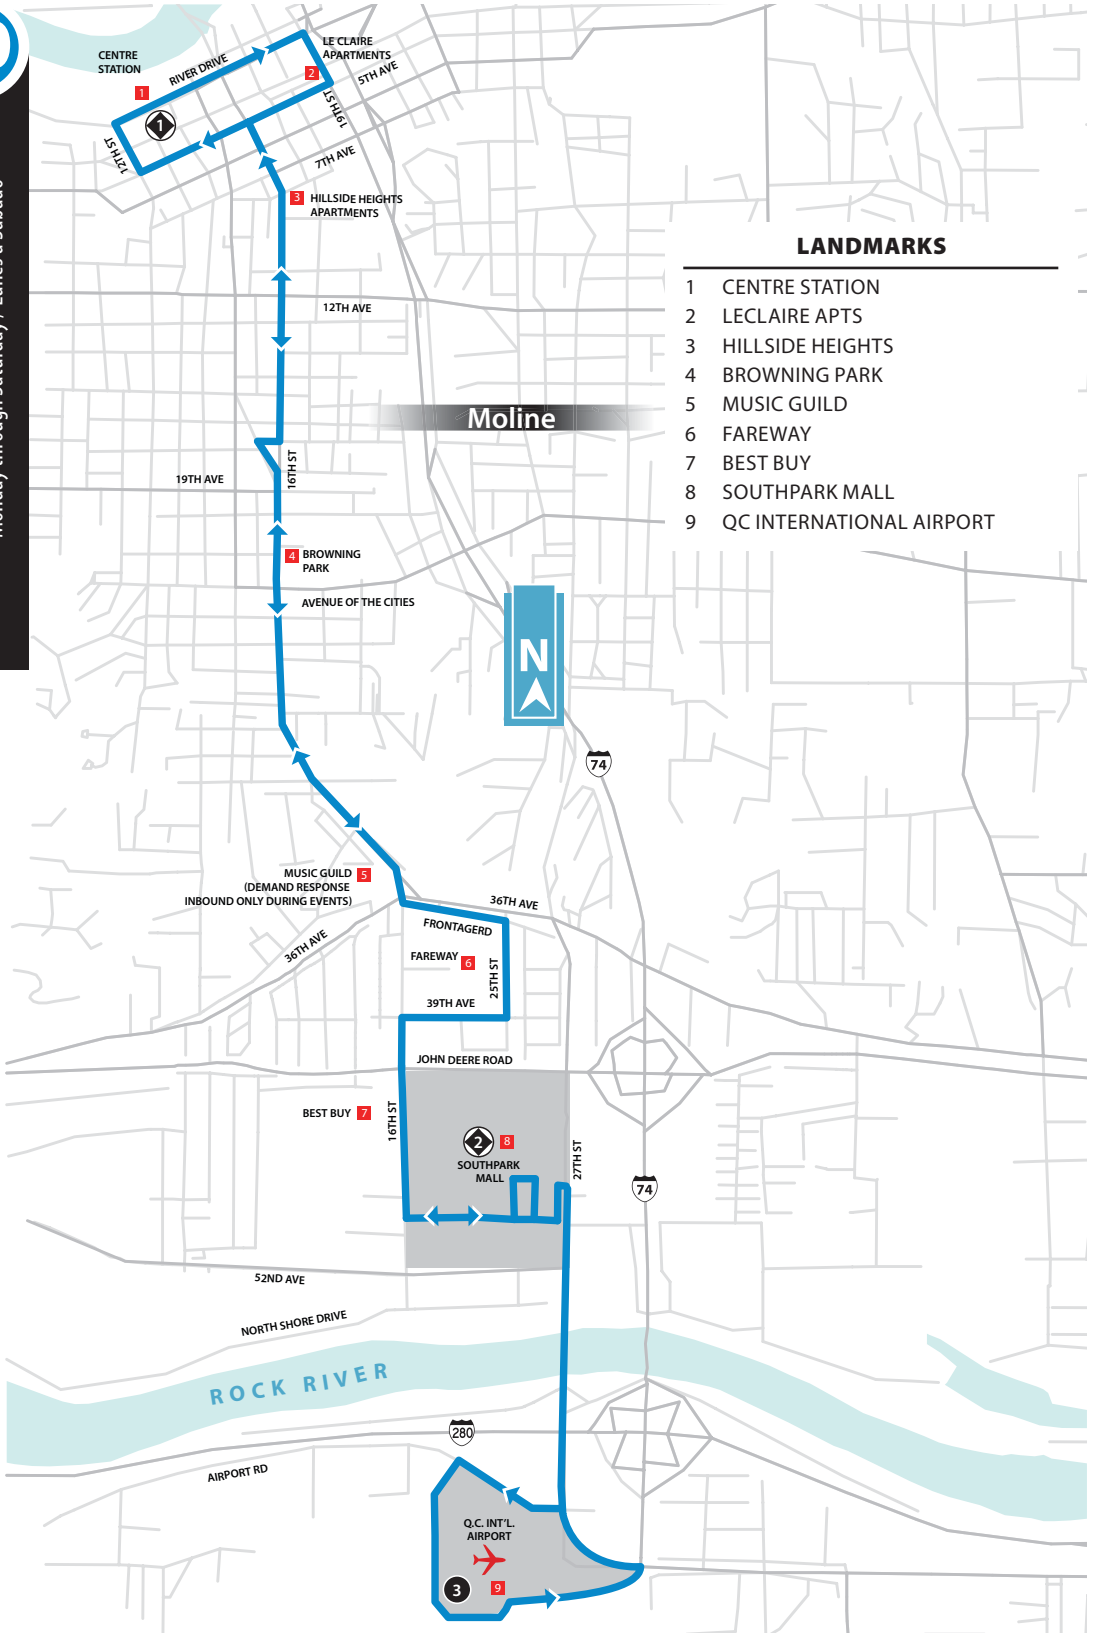

ROUTE

20

METRO BLUE ROUTE / RUTA AZUL
Monday through Saturday / Lunes a Sabado

LANDMARKS

- 1 CENTRE STATION
- 2 LECLAIRE APTS
- 3 HILLSIDE HEIGHTS
- 4 BROWNING PARK
- 5 MUSIC GUILD
- 6 FAREWAY
- 7 BEST BUY
- 8 SOUTHPARK MALL
- 9 QC INTERNATIONAL AIRPORT

BLUE LINE
20
MONDAY - SATURDAY

	CENTRE STATION MOLINE ①	SOUTHPARK MALL MOLINE ②	QUAD CITY INTERNATIONAL AIRPORT ③	SOUTHPARK MALL MOLINE ②	CENTRE STATION MOLINE ①
A.M.	5:45	6:08	6:16	6:23	6:45
	6:15	6:38	6:46	6:53	7:15
	6:45	7:08	7:16	7:23	7:45
	7:15	7:38	7:46	7:53	8:15
	7:45	8:08	8:16	8:23	8:45
	▶ 7:45	8:03		8:03	8:15
	8:15	8:38	8:46	8:53	9:15
	8:45	9:08	9:16	9:23	9:45
	9:15	9:38	9:46	9:53	10:15
	9:45	10:08	10:16	10:23	10:45
	10:15	10:38	10:46	10:53	11:15
	10:45	11:08	11:16	11:23	11:45
	11:15	11:38	11:46	11:53	12:15
P.M.	11:45	12:08	12:16	12:23	12:45
	12:15	12:38	12:46	12:53	1:15
	12:45	1:08	1:16	1:23	1:45
	1:15	1:38	1:46	1:53	2:15
	1:45	2:08	2:16	2:23	2:45
	2:15	2:38	2:46	2:53	3:15
	2:45	3:08	3:16	3:23	3:45
	3:15	3:38	3:46	3:53	4:15
	3:45	4:08	4:16	4:23	4:45
	4:15	4:38	4:46	4:53	5:15
	4:45	5:08	5:16	5:23	5:45
	5:15	5:38	5:46	5:53	6:15
	5:45	6:08	6:16	6:23	6:45 ◀
	6:15	6:38	6:46	6:53	7:15
	6:45	7:08	7:16	7:23	7:45
	7:15	7:38	7:46	7:53	8:15
	7:45	8:08	8:16	8:23	8:45
	8:15	8:38	8:46	8:53	9:15
	8:45	9:08	9:16	9:23	9:45

▶ Saturday route times are indicated in red.