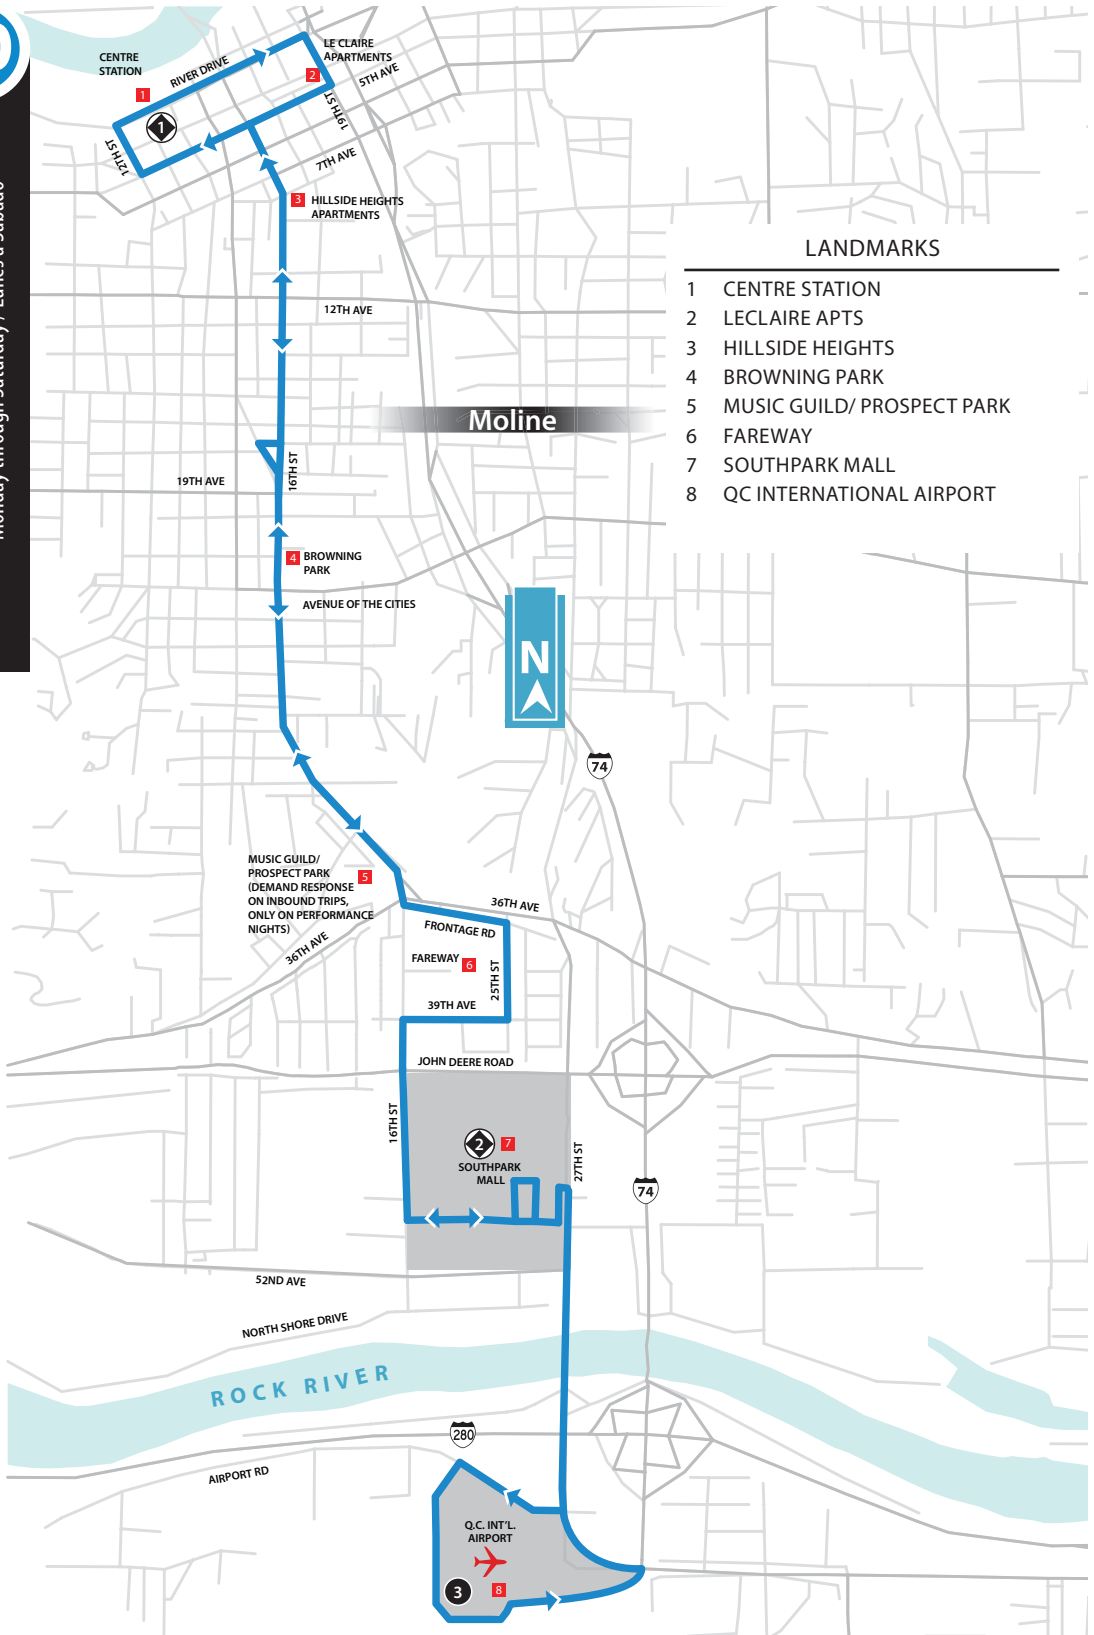

ROUTE

20

**METRO BLUE ROUTE / RUTA AZUL**  
Monday through Saturday / Lunes a Sabado

LANDMARKS

- 1 CENTRE STATION
- 2 LECLAIRE APTS
- 3 HILLSIDE HEIGHTS
- 4 BROWNING PARK
- 5 MUSIC GUILD/ PROSPECT PARK
- 6 FAREWAY
- 7 SOUTHPARK MALL
- 8 QC INTERNATIONAL AIRPORT

BLUE LINE

20

MONDAY - SATURDAY

	CENTRE STATION MOLINE ①	SOUTHPARK MALL MOLINE ②	QUAD CITY INTERNATIONAL AIRPORT ③	SOUTHPARK MALL MOLINE ②	CENTRE STATION MOLINE ①	
<b>A.M.</b>	5:45	6:08	6:16	6:23	6:45	
	6:15	6:38	6:46	6:53	7:15	
	6:45	7:08	7:16	7:23	7:45	
	7:15	7:38	7:46	7:53	8:15	
	7:45	8:08	8:16	8:23	8:45	
	▶ 7:45	8:03		8:03	8:15	
	8:15	8:38	8:46	8:53	9:15	
	8:45	9:08	9:16	9:23	9:45	
	9:15	9:38	9:46	9:53	10:15	
	9:45	10:08	10:16	10:23	10:45	
	10:15	10:38	10:46	10:53	11:15	
	10:45	11:08	11:16	11:23	11:45	
	11:15	11:38	11:46	11:53	12:15	
	<b>P.M.</b>	11:45	12:08	12:16	12:23	12:45
		12:15	12:38	12:46	12:53	1:15
12:45		1:08	1:16	1:23	1:45	
1:15		1:38	1:46	1:53	2:15	
1:45		2:08	2:16	2:23	2:45	
2:15		2:38	2:46	2:53	3:15	
2:45		3:08	3:16	3:23	3:45	
3:15		3:38	3:46	3:53	4:15	
3:45		4:08	4:16	4:23	4:45	
4:15		4:38	4:46	4:53	5:15	
4:45		5:08	5:16	5:23	5:45	
5:15		5:38	5:46	5:53	6:15	
5:45		6:08	6:16	6:23	6:45 ◀	
6:15		6:38	6:46	6:53	7:15	
6:45		7:08	7:16	7:23	7:45	
7:15	7:38	7:46	7:53	8:15		
7:45	8:08	8:16	8:23	8:45		
8:15	8:38	8:46	8:53	9:15		
8:45	9:08	9:16	9:23	9:45		

▶ Saturday route times are indicated in red.