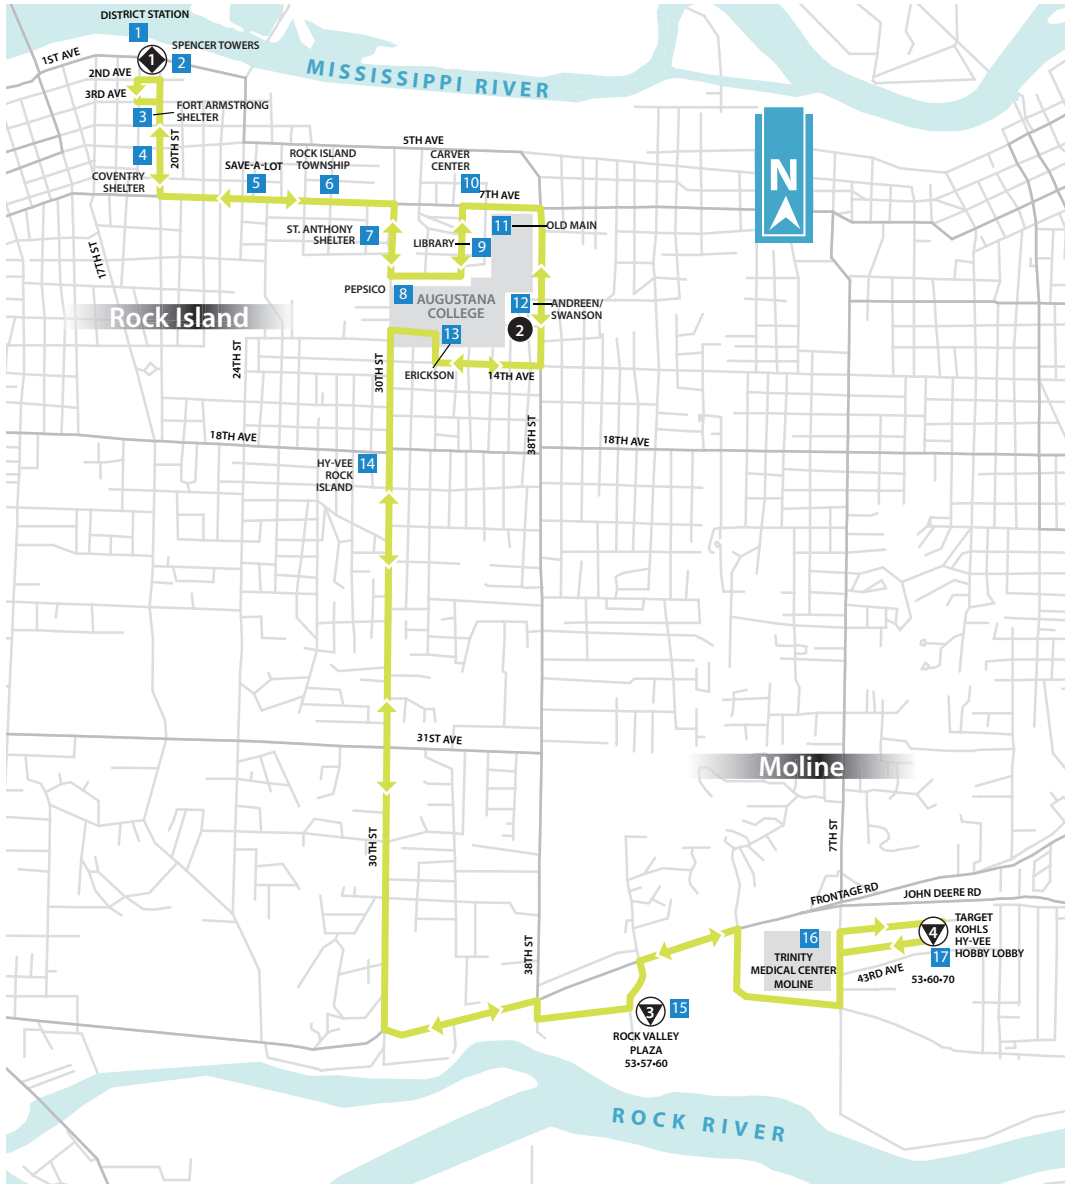

ROUTE

53

METRO LIME ROUTE / RUTA VERDE LIMON

Monday through Saturday / Lunes a Sabado

LIME LINE

53

MONDAY - SATURDAY

	DISTRICT STATION ROCK ISLAND ①	AUGUSTANA COLLEGE, SWANSON/ANDREEN BUILDINGS ②	ROCK VALLEY PLAZA ③	KOHL'S / TARGET / HY-VEE ④	ROCK VALLEY PLAZA ③	AUGUSTANA COLLEGE, SWANSON/ANDREEN BUILDINGS ②	DISTRICT STATION ROCK ISLAND ①
A.M.	6:00	6:08	6:22	6:28	6:34	6:49	7:00
	7:00	7:08	7:22	7:28	7:34	7:49	8:00
	8:00	8:08	8:22	8:28	8:34	8:49	9:00
	9:00	9:08	9:22	9:28	9:34	9:49	10:00
	10:00	10:08	10:22	10:28	10:34	10:49	11:00
	11:00	11:08	11:22	11:28	11:34	11:49	12:00
P.M.	12:00	12:08	12:22	12:28	12:34	12:49	1:00
	1:00	1:08	1:22	1:28	1:34	1:49	2:00
	2:00	2:08	2:22	2:28	2:34	2:49	3:00
	3:00	3:08	3:22	3:28	3:34	3:49	4:00
	4:00	4:08	4:22	4:28	4:34	4:49	5:00
	5:00	5:08	5:22	5:28	5:34	5:49	6:00
	6:00	6:08	6:22	6:28	6:34	6:49	7:00
	7:00	7:08	7:22	7:28	7:34	7:49	8:00
	8:00	8:08	8:22	8:28	8:34	8:49	9:00
	9:00	9:08	9:22	9:28	9:34	9:49	10:00

▶ Saturday route times are indicated in red.

LANDMARKS

- | | |
|--------------------------|---|
| 1 DISTRICT STATION | 10 AUGUSTANA CARVER CENTER |
| 2 SPENCER TOWERS | 11 AUGUSTANA OLD MAIN |
| 3 FORT ARMSTRONG SHELTER | 12 AUGUSTANA ANDREEN/SWANSON |
| 4 COVENTRY SHELTER | 13 AUGUSTANA ERICKSON |
| 5 SAVE-A-LOT | 14 HY-VEE, ROCK ISLAND |
| 6 ROCK ISLAND TOWNSHIP | 15 ROCK VALLEY PLAZA |
| 7 ST. ANTHONY SHELTER | 16 UNITY POINT TRINITY HOSPITAL MOLINE |
| 8 AUGUSTANA PEPSICO | 17 TARGET/KOHL'S/HY-VEE/
HOBBY LOBBY, MOLINE |
| 9 AUGUSTANA LIBRARY | |