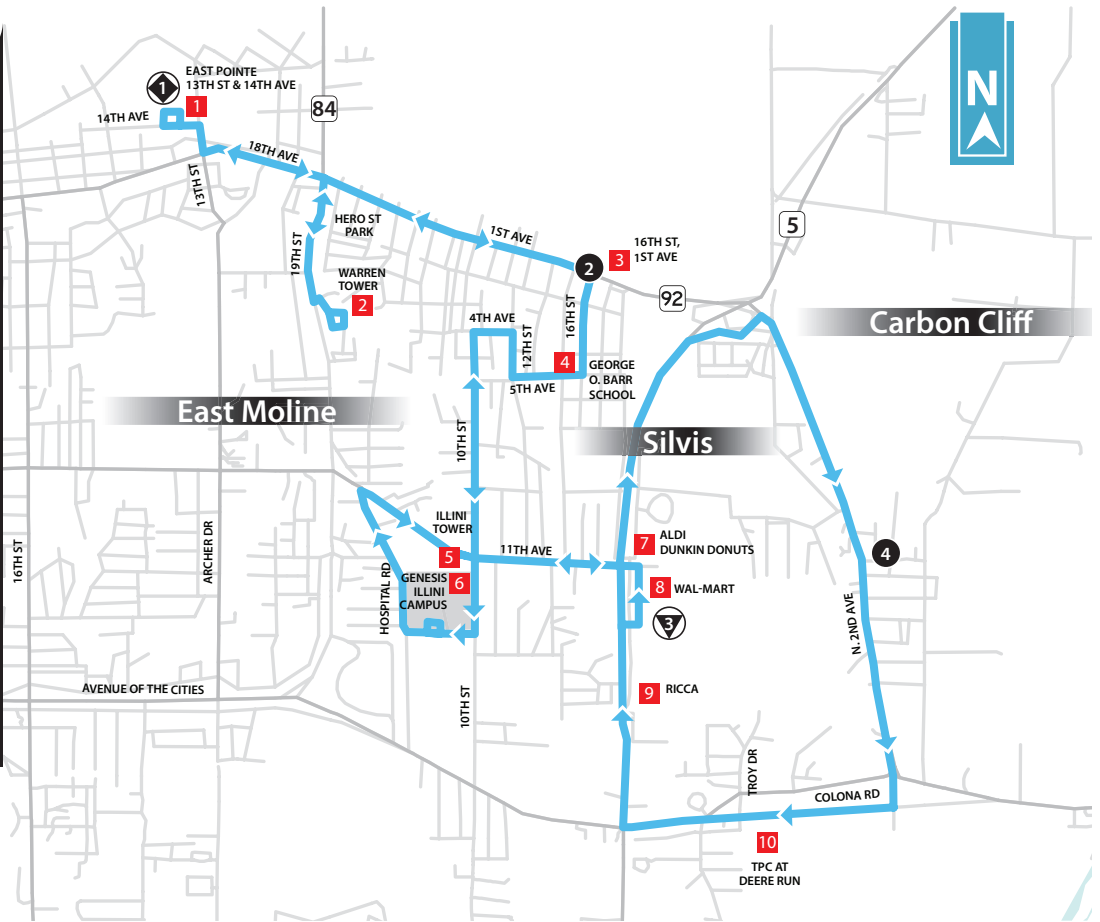

ROUTE

55

METRO SKY BLUE ROUTE / RUTA CIELO AZUL

Monday through Saturday / Lunes a Sabado

LANDMARKS

- 1 EAST POINTE STATION
- 2 WARREN TOWER
- 3 16TH STREET 1ST AVE SILVIS
- 4 GEORGE O. BARR SCHOOL
- 5 ILLINI TOWER
- 6 GENESIS ILLINI CAMPUS
- 7 ALDI/DUNKIN DONUTS
- 8 WALMART SILVIS
- 9 RICCA
- 10 TPC AT DEERE RUN

SKY BLUE LINE

55

MONDAY - SATURDAY

	EAST POINTE STATION ①	16TH STREET & 1ST SILVIS ②	WAL-MART SILVIS ③	CARBON CLIFF ④	WAL-MART SILVIS ③	16TH STREET & 1ST SILVIS ②	EAST POINTE STATION ①
A.M.	5:00			5:10	5:25	5:37	5:45
	5:45	5:53	6:05	6:10	6:25	6:37	6:45
	6:45	6:53	7:05	7:10	7:25	7:37	7:45
	7:45	7:53	8:05	8:10	8:25	8:37	8:45
	▶ 8:45	8:53	9:05	9:10	9:25	9:37	9:45
	9:45	9:53	10:05	10:10	10:25	10:37	10:45
	10:45	10:53	11:05	11:10	11:25	11:37	11:45
P.M.	11:45	11:53	12:05	12:10	12:25	12:37	12:45
	12:45	12:53	1:05	1:10	1:25	1:37	1:45
	1:45	1:53	2:05	2:10	2:25	2:37	2:45
	2:45	2:53	3:05	3:10	3:25	3:37	3:45
	3:45	3:53	4:05	4:10	4:25	4:37	4:45
	4:45	4:53	5:05	5:10	5:25	5:37	5:45
	5:45	5:53	6:05	6:10	6:25	6:37	6:45 ◀
	6:45	6:53	7:05	7:10	7:25	7:37	7:45
	7:45	7:53	8:05	8:10	8:25	8:37	8:45
	8:45	8:53	9:05	9:10	9:25	9:37	9:45

▶ Saturday route times are indicated in red.