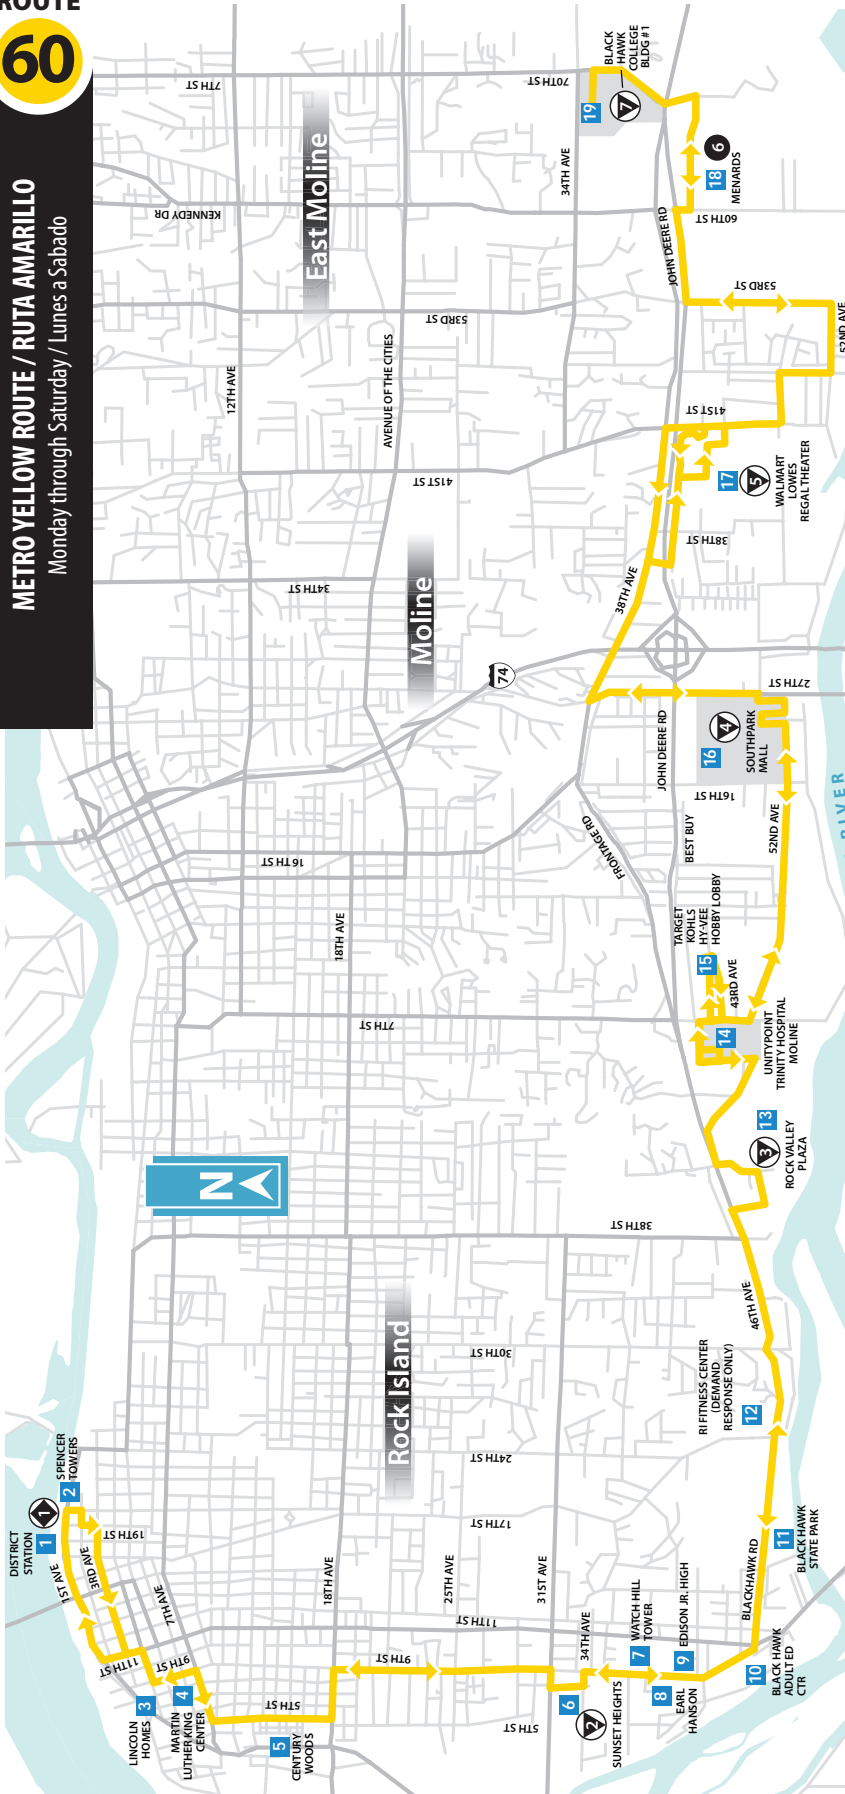

ROUTE

60

METRO YELLOW ROUTE / RUTA AMARILLO

Monday through Saturday / Lunes a Sabado

LANDMARKS

- 1 DISTRICT STATION
- 2 SPENCER TOWERS
- 3 LINCOLN HOMES
- 4 MARTIN LUTHER KING CENTER
- 5 CENTURY WOODS
- 6 SUNSET HEIGHTS
- 7 WATCH HILL TOWER
- 8 EARL HANSEN
- 9 EDISON JR. HIGH
- 10 BLACK HAWK ADULT EDUCATION CENTER
- 11 BLACK HAWK STATE PARK
- 12 RIFITNESS CENTER (DEMAND RESPONSE ONLY)
- 13 ROCK VALLEY PLAZA
- 14 UNITYPOINT TRINITY MOLINE
- 15 TARGET/KOHL'S/HYVEE/HOBBY LOBBY
- 16 SOUTHPARK MALL
- 17 WALMART/LOWES/REGAL THEATER
- 18 MENARDS
- 19 BLACK HAWK COLLEGE, BUILDING #1

▶ Saturday route times are indicated in red.
 * When Moline Schools are in session, the Route 60 automatically does a demand response trip to Cloverleaf on its outbound trip from Southpark Mall departing at 7:08 am and is due at Butterworth School at 7:25 am.