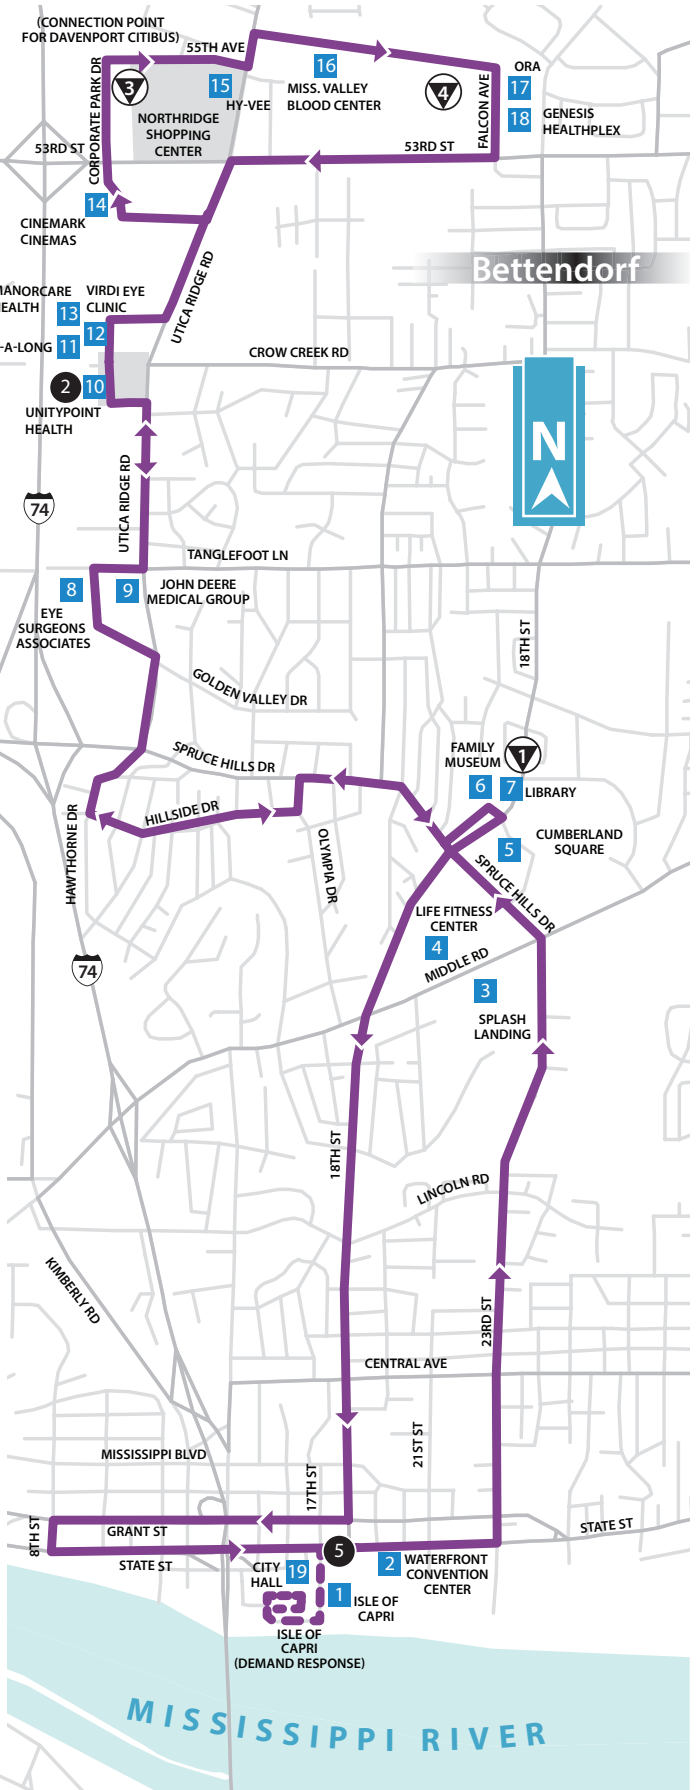

ROUTE

3

BETTENDORF PURPLE ROUTE / RUTA MORADO

Monday through Saturday / Lunes a Sabado

LANDMARKS

- 1 ISLE OF CAPRI
- 2 WATERFRONT CONVENTION CENTER
- 3 SPLASH LANDING
- 4 LIFE FITNESS CENTER
- 5 CUMBERLAND SQUARE
- 6 FAMILY MUSEUM
- 7 LIBRARY
- 8 EYE SURGEONS ASSOCIATES
- 9 JOHN DEERE MEDICAL GROUP
- 10 UNITYPOINT HEALTH
- 11 SKIP-A-LONG
- 12 VIRDI EYE CLINIC
- 13 MANORCARE HEALTH
- 14 CINEMARK CINEMAS
- 15 HYVEE/NORTHRIDGE SHOPPING CENTER
- 16 MISSISSIPPI VALLEY BLOOD CENTER
- 17 ORA
- 18 GENESIS HEALTHPLEX
- 19 CITY HALL

PURPLE LINE 3

MONDAY THROUGH SATURDAY

	FAMILY MUSEUM & LIBRARY ①	UNITYPOINT HEALTH ②	NORTHBRIDGE SHOPPING CTR ③	ORA/GENESIS HEALTHPLEX ④	UNITYPOINT HEALTH ②	FAMILY MUSEUM & LIBRARY ①	STATE ST & GEORGE THUENEN DR ⑤	FAMILY MUSEUM & LIBRARY ①
AM	5:57	6:09	6:14	6:17	6:23	6:33	6:46	6:57
	6:57	7:09	7:14	7:17	7:23	7:33	7:46	7:57
	7:57	8:09	8:14	8:17	8:23	8:33	8:46	8:57
	8:57	9:09	9:14	9:17	9:23	9:33	9:46	9:57
	9:57	10:09	10:14	10:17	10:23	10:33	10:46	10:57
	10:57	11:09	11:14	11:17	11:23	11:33	11:46	11:57
	11:57	12:09	12:14	12:17	12:23	12:33	12:46	12:57
PM	12:57	1:09	1:14	1:17	1:23	1:33	1:46	1:57
	1:57	2:09	2:14	2:17	2:23	2:33	2:46	2:57
	2:57	3:09	3:14	3:17	3:23	3:33	3:46	3:57
	3:57	4:09	4:14	4:17	4:23	4:33	4:46	4:57
	4:57	5:09	5:14	5:17	5:23	5:33	5:46	5:57
	5:57	6:09	6:14	6:17	6:23	6:33	6:46	6:57

▶ Saturday route times are indicated in red.

*Saturday service provided by Riverbend Transit.